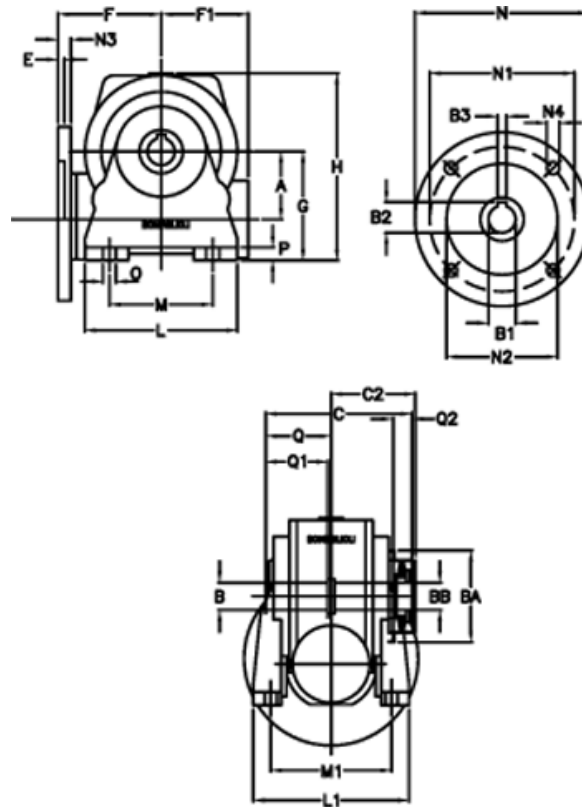

# Data Sheet

Article number: 390204900712836

Description: Worm Gear with Torque Limiter  
VF 49-L2-N-7 P71B14

## Measures

a = 49.50	C2 = 63,5	L1 = 124	O = 8.5
B = 25	Description = VF 49N-xx-71B14	m = 63	P = 12
B1 E7 = 14	E = 3.0	M1 = 98.5	Q = 51.0
B2 = 16.3	F = 70	N = 105	Q1 = 41
B3 H9 = 5	F1 = 63	N1 = 85	Q2 = 15
BA = 63	g = 82	N2 = 70	
BB H7 = 14	H = 138.0	N3 = 10.5	
C = 105	L = 110	N4 = 6,5	